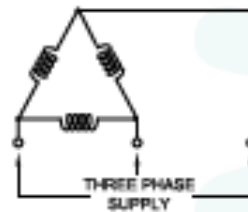

CMG Product Code	Output kW	Connection	Full Load AMPS	Speed		Standard Rotation Direction	Length L [ mm ]	Design
				RPM	Variation			
CWC3626J	0.72	3Ø	1.7	1400	Fixed	CW	234	TEAOM

▲ Star Connection

▲ Delta Connection