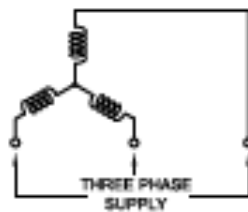

CMG Product Code	Output kW	Connection	Full Load AMPS	Speed		Standard Rotation Direction	Length L [ mm ]	Design
				RPM	Variation			
CWC3626J	0.72	3Ø	1.7	1400	Fixed	CW	234	TEAOM

▲ Star Connection

▲ Delta Connection