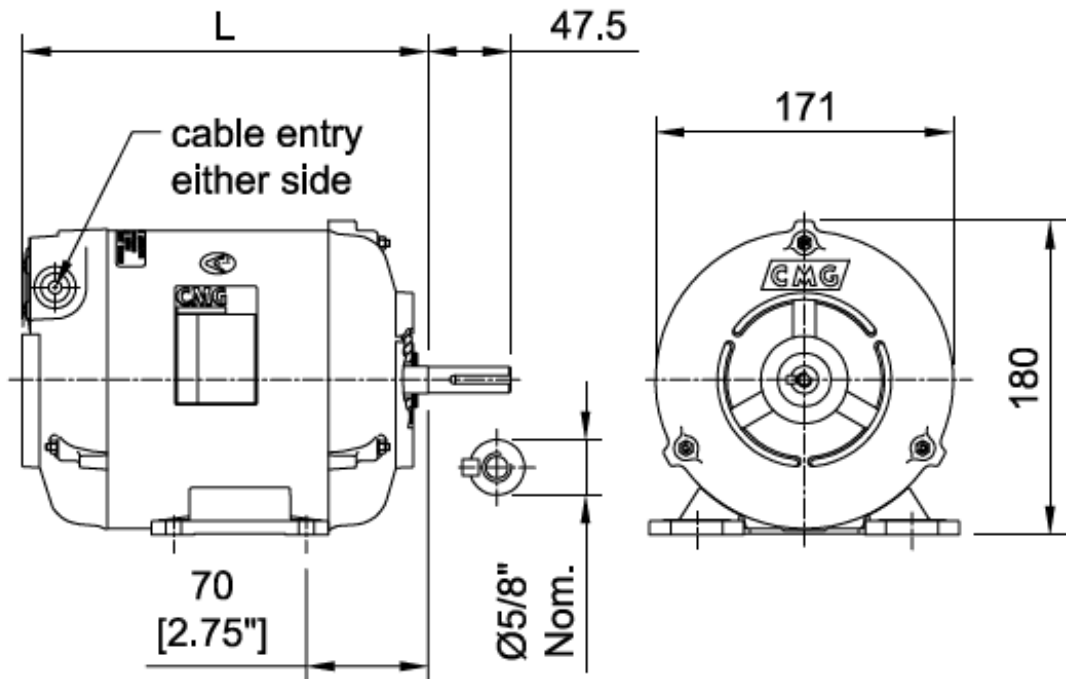

CMG Product Code	Output kW	Connection	Full Load AMPS	Speed		Standard Rotation Direction	Length L [ mm ]	Design
				RPM	Variation			
CWC3626J	0.72	3Ø	1.7	1400	Fixed	CW	234	TEAOM

▲ Star Connection

▲ Delta Connection