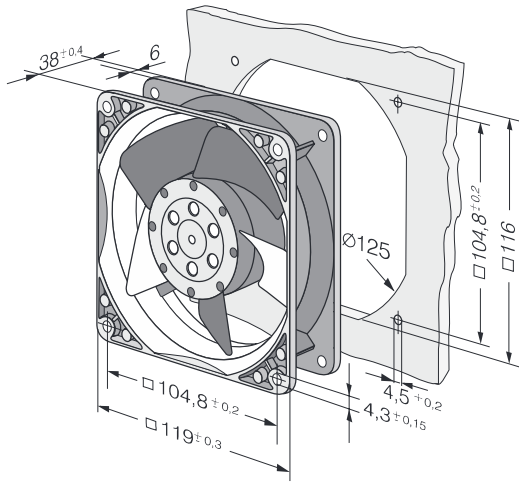

4656 N

AC axial compact fan

Product drawing

Distributed By:

ARGON
DISTRIBUTORS LTD

Freephone 0508 634 341 | Fax 09 634 7417

7 Monier Pl, Mt Wellington, Auckland 1060, New Zealand