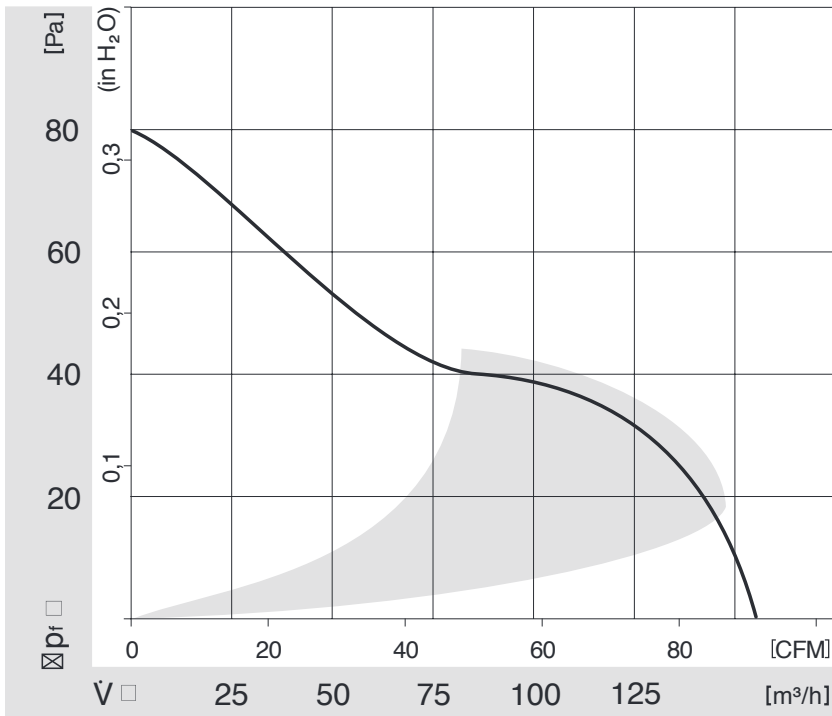

Charts: Air flow

Distributed By:

Freephone 0508 634 341 | Fax 09 634 7417

7 Monier Pl, Mt Wellington, Auckland 1060, New Zealand