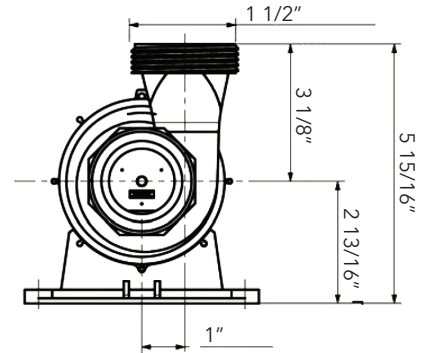

E14 Plastic Specifications Sheet

Materials of Construction (Wetted Parts)

Part	Materials
Pump Housing	Thermoplastic
"O" Ring	EPDM or Viton
Impeller	Polyphenylene Oxide (PPO)
Bearing	Carbon/Aluminum Ceramic
All Other Wetted Parts	316 Stainless Steel or Plastic