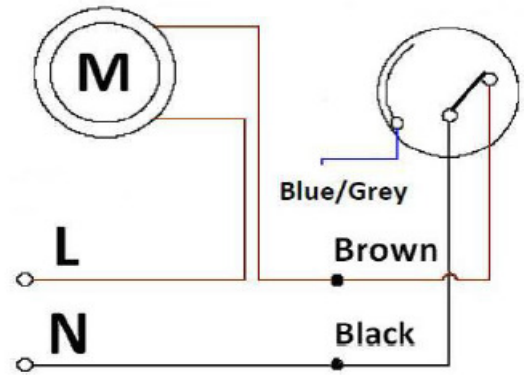

**MOUSE**

**MOUSE 500**

Emptying

MOUPB Pipe Mount

MOUSB Pump Mount