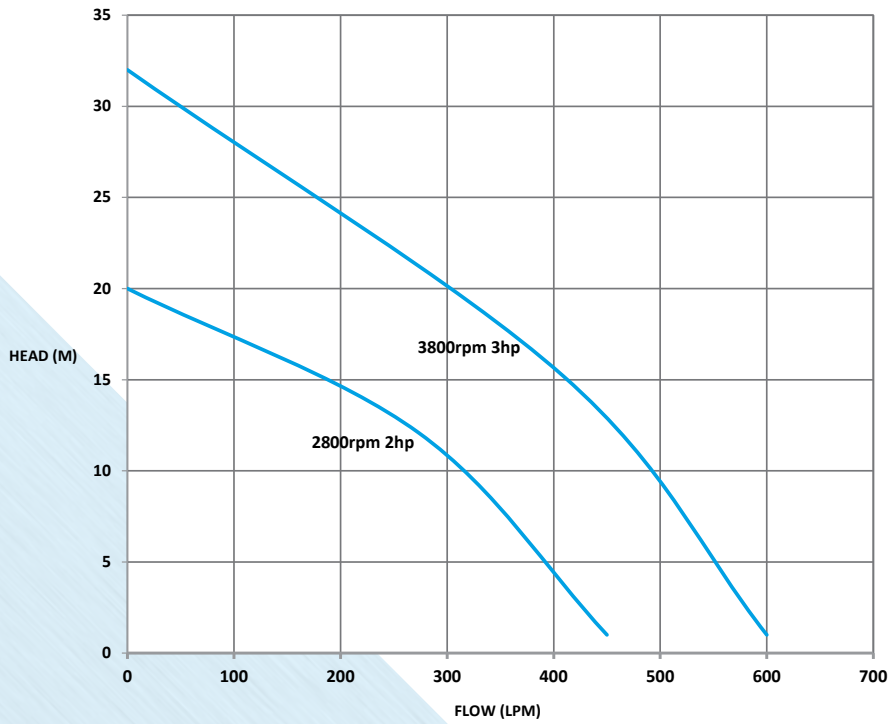

Pump Features

- Solid cast impeller, casing and housing.
- Gunmetal (corrosion resistant) or Cast Iron impeller.
- Superior Self Priming.
- Compact back pull-out design with front inspection plate.
- Sealed bearings for low maintenance and long wearing.
- Maximum liquid temp 110 degrees.
- Manufactured in New Zealand.

Performance:

DIMENSIONS AND SPECIFICATIONS							
Model No.	Height To Discharge	Height To Centre Of Inlet	Overall Length	Width	Shaft	Discharge	Inlet
SPM 3	320	225	300	190	5/8"	2" (50mm)	2" (50mm)

While every effort has been taken to publish correct details in this guide, due to a process of continuous development, no responsibility will be taken for errors, omissions or changes in product specifications. Images are representations only and may differ from actual product. Davies Pumps and the 'dp' logo are registered trademarks of Argon Distributors.