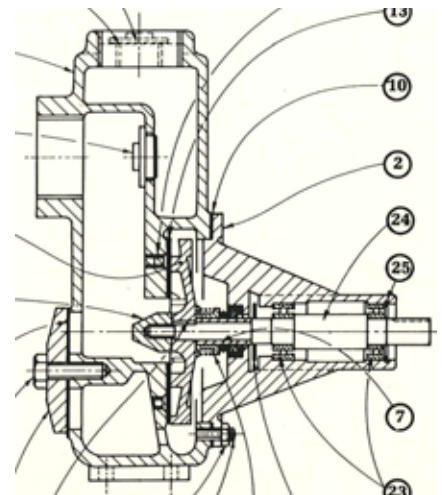

Pump Features

- Solid cast impeller, casing and housing.
- Gunmetal (corrosion resistant) or Cast Iron impeller.
- Superior Self Priming.
- Compact back pull-out design with front inspection plate.
- Sealed bearings for low maintenance and long wearing.
- Maximum liquid temp 110 degrees.
- Manufactured in New Zealand.

SPM SERIES

DAVIES CLASSIC SPM SERIES	
Model No.	Part No.
Cast Iron Pump Body & Impeller	
SPM 3	225-D167746
Cast Iron Pump Body & Gunmetal Impeller	
SPM 3	225-D167746G
Gunmetal Body & Cast Iron Impeller Bearing Housing	
SPM 3	225-D167746CG
Gunmetal Pump Body & Impeller	
SPM 3	225-D167770

Performance:

DIMENSIONS AND SPECIFICATIONS							
Model No.	Height To Discharge	Height To Centre Of Inlet	Overall Length	Width	Shaft	Discharge	Inlet
SPM 3	320	225	300	190	5/8"	2" (50mm)	2" (50mm)

While every effort has been taken to publish correct details in this guide, due to a process of continuous development, no responsibility will be taken for errors, omissions or changes in product specifications. Images are representations only and may differ from actual product. Davies Pumps and the 'dp' logo are registered trademarks of Argon Distributors.